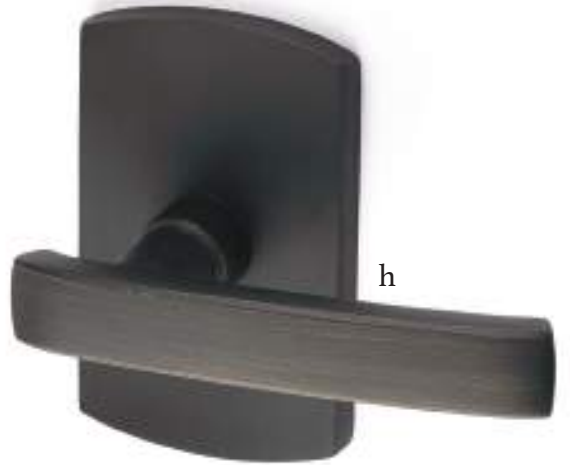

- **d. Durango Lever**
  with #1 Rosette Medium Bronze Patina
- **e. Teton Lever**
  with #6 Rosette Medium Bronze Patina
- **f. Aurora Lever**
  with #4 Rosette Flat Black Bronze Patina
- **g. Montrose Lever**
  with #3 Rosette Tumbled White Bronze
- **h. Yuma Lever**
  with #4 Rosette Medium Bronze Patina
- **i. Lariat Lever**
  with #6 Rosette Tumbled White Bronze
- **j. Cody Lever**
  with #2 Rosette Medium Bronze Patina