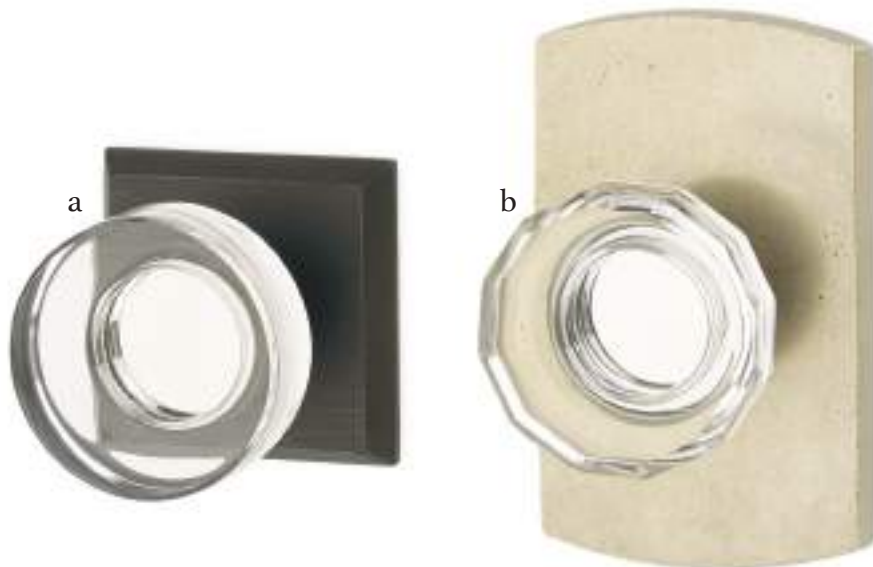

Passage & Privacy Knobsets

Pair your own combination of knobs and rosettes for a look that will gracefully evolve over time and through usage.