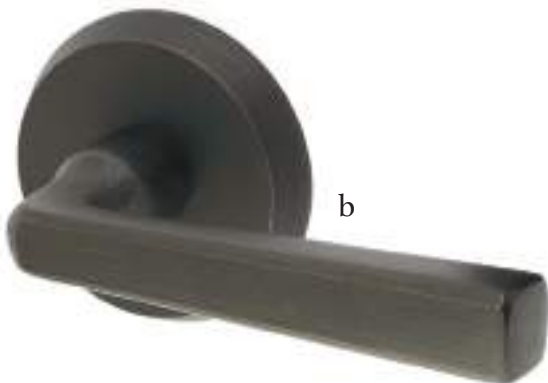

Passage & Privacy Leversets

Mix and match rustic levers, rosettes, and finishes showcase a durable style in a bronze patina finish.

a

b

c

- **a. Bryce Lever**
  with #3 Rosette Medium Bronze Patina
- **b. Cimarron Lever**
  with #2 Rosette Medium Bronze Patina
- **c. Mariposa Lever**
  with #4 Rosette Tumbled White Bronze