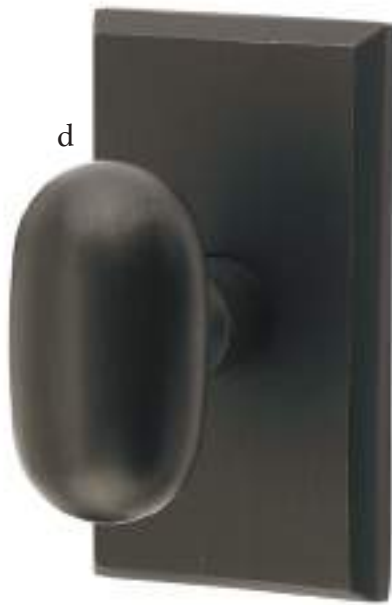

c

d

e

f

g

h

- a. **Modern Disc Crystal Knob**
  with #6 Rosette Medium Bronze Patina
- b. **Lowell Crystal Knob**
  with #4 Rosette Tumbled White Bronze
- c. **Providence Crystal Knob**
  with #3 Rosette Tumbled White Bronze
- d. **Bronze Egg Knob**
  with #3 Rosette Medium Bronze Patina
- e. **Round Knob**
  with #6 Rosette Medium Bronze Patina
- f. **Winchester Knob**
  with #4 Rosette Flat Black Bronze Patina
- g. **Old Town Crystal Knob**
  with #1 Rosette Tumbled White Bronze
- h. **Butte Knob**
  with #2 Rosette Flat Black Bronze Patina