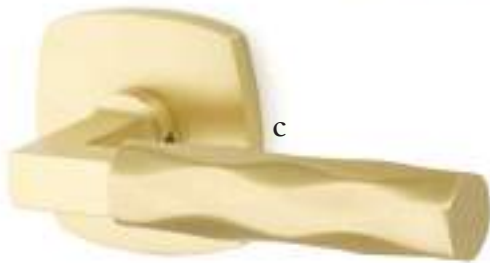

New level of customization. Choose your textured lever grip, stem design, and pair with any of our available rosettes options--in any mix of finishes--for hundreds of unique combinations, made just for you and your home project.

a

b

c

d

e

f

- a. **T-Bar** Polished Nickel - Lifetime . **Hammered** Polished Nickel - Lifetime with **Square Rosette** Polished Nickel - Lifetime
- b. **L-Square** Polished Nickel - Lifetime . **Tribeca** Unlacquered Brass with **Square Rosette** Unlacquered Brass
- c. **L-Square** Satin Brass . **Tribeca** Satin Brass with **Urban Modern Rosette** Satin Brass
- d. **L-Square** Polished Chrome . **Faceted** Flat Black with **Square Rosette** Flat Black
- e. **T-Bar** Unlacquered Brass . **Faceted** Polished Chrome with **Disk Rosette** Flat Black
- f. **T-Bar** Flat Black . **Knurled** Satin Brass with **Urban Modern Rosette** Flat Black