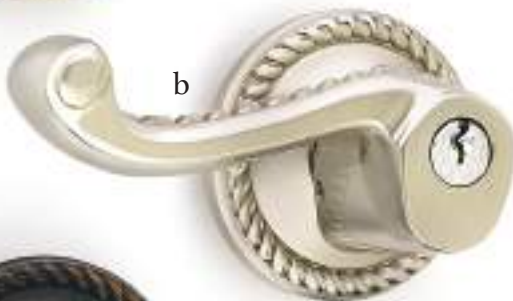

Imperial
French Antique

Deadbolts

**Rope
Deadbolt**
Pewter

Rope Deadbolt
Polished Brass - Lifetime

Knoxville Deadbolt
Oil Rubbed Bronze

Knoxville Deadbolt
Polished Chrome

Key-in Knob/Lever Locksets

- a. **Rope Key-in-Knob**
with Rope Rosette French Antique
- b. **Rope Key-in-Lever**
with Rope Rosette Satin Nickel
- c. **Rope Key-in-Lever**
with Rope Rosette Oil Rubbed Bronze
- d. **Rope Key-in-Knob**
with Rope Rosette Oil Rubbed Bronze

Sideplate Locksets

Decorated styles with Victorian and Colonial influences.
Emtek sideplate locks are available in both keyed and non-keyed functions.

Victoria Keyed
3-5/8" C-to-C with Victoria Knob
Oil Rubbed Bronze