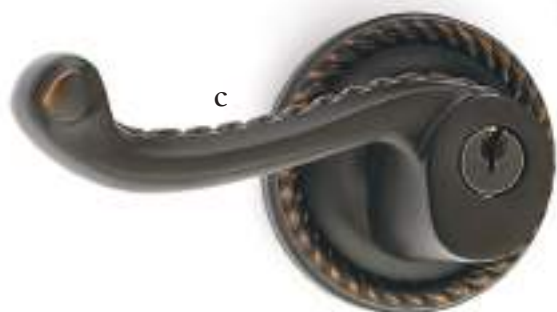

Imperial
French Antique

Deadbolts

**Rope
Deadbolt**
Pewter

Rope Deadbolt
Polished Brass - Lifetime

Knoxville Deadbolt
Oil Rubbed Bronze

Knoxville Deadbolt
Polished Chrome

Key-in Knob/Lever Locksets

- a. **Rope Key-in-Knob**
with Rope Rosette French Antique
- b. **Rope Key-in-Lever**
with Rope Rosette Satin Nickel
- c. **Rope Key-in-Lever**
with Rope Rosette Oil Rubbed Bronze
- d. **Rope Key-in-Knob**
with Rope Rosette Oil Rubbed Bronze

Sideplate Locksets

Decorated styles with Victorian and Colonial influences.
Emtek sideplate locks are available in both keyed and non-keyed functions.

Victoria Keyed
3-5/8" C-to-C with Victoria Knob
Oil Rubbed Bronze