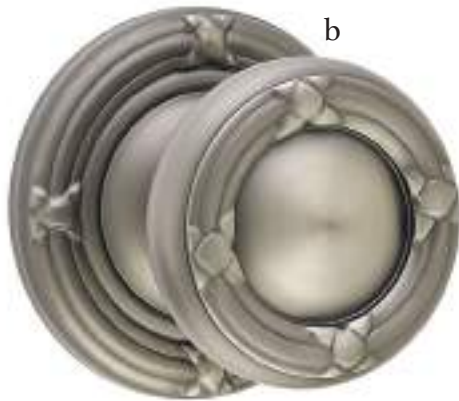

Passage & Privacy Knobsets

Decorative styles for the traditional home.

- a. **Rope Knob**
  with Wilshire Rosette Satin Nickel
- b. **Ribbon & Reed Knob**
  with Ribbon & Reed Rosette Pewter
- c. **Belmont Knob**
  with Quincy Rosette Satin Nickel
- d. **Victoria Knob**
  with Rope Rosette French Antique
- e. **Oval Beaded Knob**
  with Oval Rosette Oil Rubbed Bronze
- f. **Lancaster Knob**
  with Rectangular Rosette Oil Rubbed Bronze