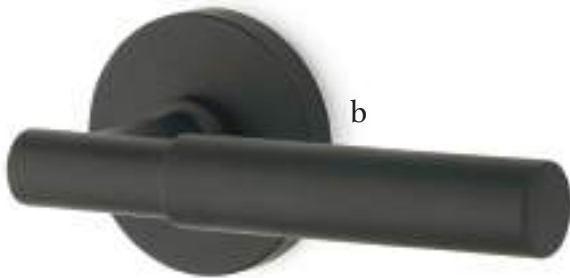

Top **Breslin Lever** with Square Rosette Satin Brass

Bottom **Dumont Lever** with Modern Rectangular Rosette Polished Chrome

Passage & Privacy Leversets

With no predetermined combination of levers, rosettes and finishes, we let you define your own style.