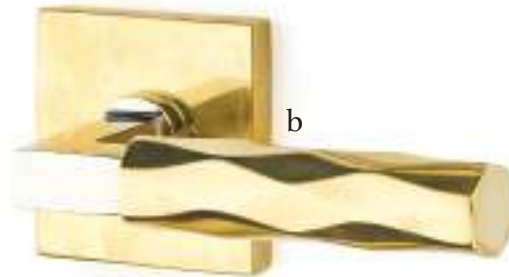

New level of customization. Choose your textured lever grip, stem design, and pair with any of our available rosettes options--in any mix of finishes--for hundreds of unique combinations, made just for you and your home project.

a

b

c

d

e

f

- a. **T-Bar** Polished Nickel - Lifetime . **Hammered** Polished Nickel - Lifetime with **Square Rosette** Polished Nickel - Lifetime
- b. **L-Square** Polished Nickel - Lifetime . **Tribeca** Unlacquered Brass with **Square Rosette** Unlacquered Brass
- c. **L-Square** Satin Brass . **Tribeca** Satin Brass with **Urban Modern Rosette** Satin Brass
- d. **L-Square** Polished Chrome . **Faceted** Flat Black with **Square Rosette** Flat Black
- e. **T-Bar** Unlacquered Brass . **Faceted** Polished Chrome with **Disk Rosette** Flat Black
- f. **T-Bar** Flat Black . **Knurled** Satin Brass with **Urban Modern Rosette** Flat Black