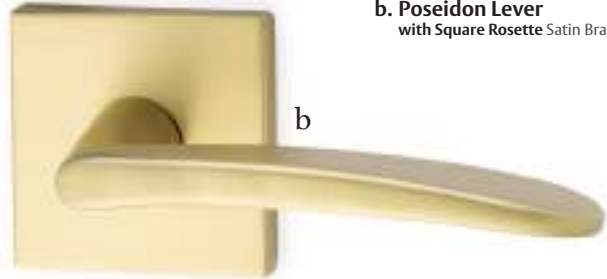

Top **Breslin Lever** with Square Rosette Satin Brass

Bottom **Dumont Lever** with Modern Rectangular Rosette Polished Chrome

Passage & Privacy Leversets

With no predetermined combination of levers, rosettes and finishes, we let you define your own style.

- a. Spencer Lever**
with Square Rosette Satin Nickel
- b. Myles Lever**
with Disk Rosette Flat Black
- c. Dumont Lever**
with Modern Rectangular Rosette Polished Chrome
- d. Aston Lever**
with Disk Rosette Satin Brass
- e. Freestone Lever**
with Urban Modern Rosette Satin Nickel
- f. Breslin Lever**
with Square Rosette Polished Nickel - Lifetime

Passage & Privacy Leversets

With no predetermined combination of levers, rosettes and finishes, we let you define your own style.

a. Geneva Lever
with Square Rosette Oil Rubbed Bronze

b. Poseidon Lever
with Square Rosette Satin Brass