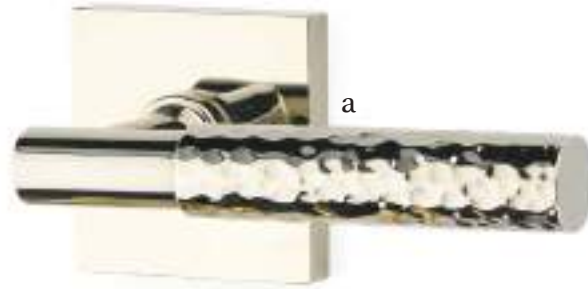

New level of customization. Choose your textured lever grip, stem design, and pair with any of our available rosettes options--in any mix of finishes--for hundreds of unique combinations, made just for you and your home project.

a