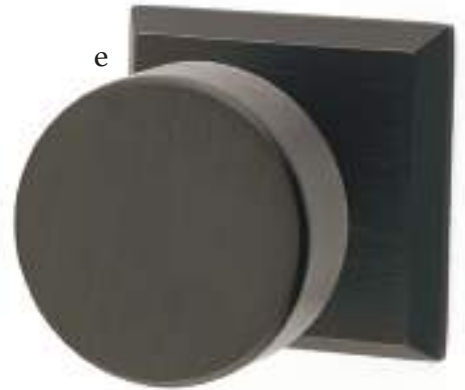

c

d

e

f

g

h

- a. **Modern Disc Crystal Knob**
  with #6 Rosette Medium Bronze Patina
- b. **Lowell Crystal Knob**
  with #4 Rosette Tumbled White Bronze
- c. **Providence Crystal Knob**
  with #3 Rosette Tumbled White Bronze
- d. **Bronze Egg Knob**
  with #3 Rosette Medium Bronze Patina
- e. **Round Knob**
  with #6 Rosette Medium Bronze Patina
- f. **Winchester Knob**
  with #4 Rosette Flat Black Bronze Patina
- g. **Old Town Crystal Knob**
  with #1 Rosette Tumbled White Bronze
- h. **Butte Knob**
  with #2 Rosette Flat Black Bronze Patina