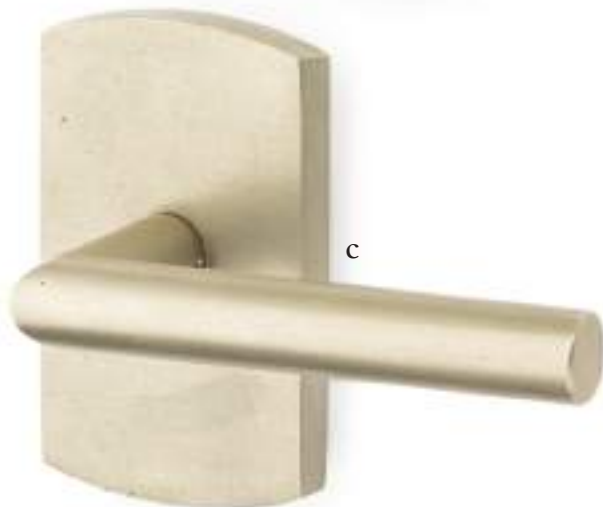

Stretto Rectangular Privacy
1-1/2" x 11" with Teton Lever
Flat Black Bronze Patina

Sideplate Locksets

- a. Missoula Non-Keyed**
7-1/4" Overall with Round Knob
Flat Black Bronze Patina
- b. Missoula Keyed**
5-1/2" C-to-C with Yuma Lever
Tumbled White Bronze
- c. Rectangular Keyed**
5-1/2" C-to-C with Butte Knob
Medium Bronze Patina
- d. Rectangular Non-Keyed**
7" Overall with Bronze Egg Knob
Tumbled White Bronze

Passage & Privacy Leversets

Mix and match rustic levers, rosettes, and finishes showcase a durable style in a bronze patina finish.

a

b

c

- a. Bryce Lever**
with #3 Rosette Medium Bronze Patina
- b. Cimarron Lever**
with #2 Rosette Medium Bronze Patina
- c. Mariposa Lever**
with #4 Rosette Tumbled White Bronze