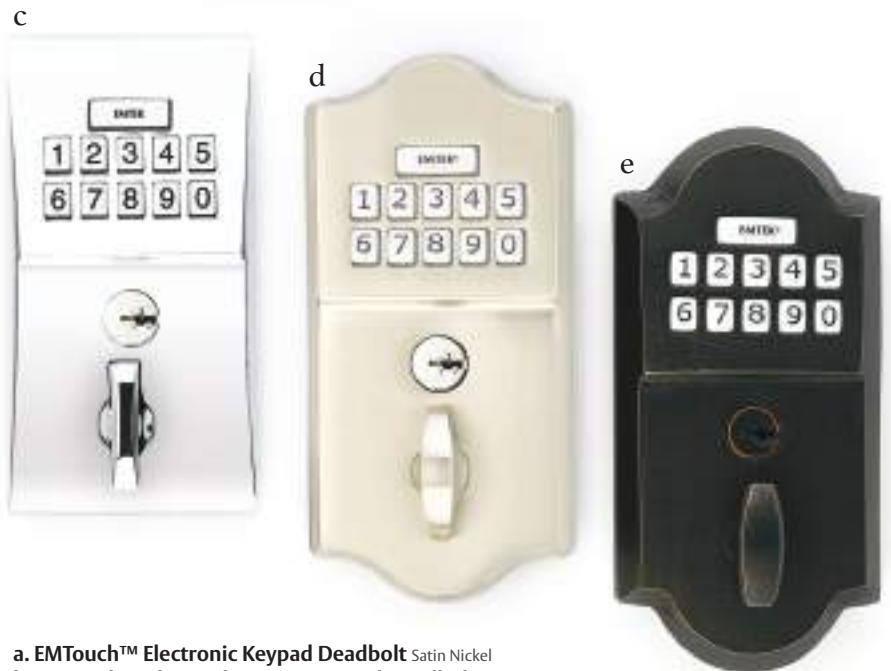

Key-in-Knob/Lever & Sideplate Locksets

Capture your own piece of the Italian countryside with Tuscany Bronze designs.

- c. Petal Key-in Knob**
with #12 Rosette Medium Bronze Patina
- d. #16 Non-Keyed Sideplate**
8-1/4" Overall with Parma Knob
Medium Bronze Patina
- e. Octagon Knob**
with #11 Rosette Medium Bronze Patina
- f. Medici Lever**
with #12 Rosette Medium Bronze Patina
- g. Siena Key-in Lever**
with #14 Rosette Medium Bronze Patina

Deadbolts

Tuscany Bronze Octagon Deadbolt
Flat Black Bronze

Tuscany Bronze #11 Deadbolt
Medium Bronze Patina

Tuscany Bronze Classic Deadbolt
Medium Bronze Patina

Tuscany Bronze #14 Deadbolt
Flat Black Bronze

Tuscany Bronze Deadbolt
Flat Black Bronze

Electronic Keypad Deadbolts

Emtek electronic locks offer easy and convenient keyless home security. Create your own personal security code and assign passwords for guests with ease.