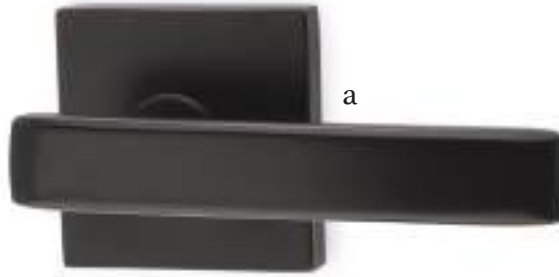

Passage & Privacy Leversets

With no predetermined combination of levers, rosettes and finishes, we let you define your own style.