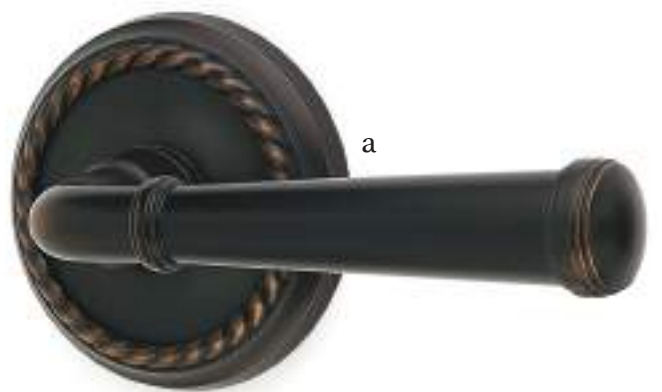

Passage & Privacy Leversets

Levers with beautiful detailing, perfect for adding a touch of heritage.