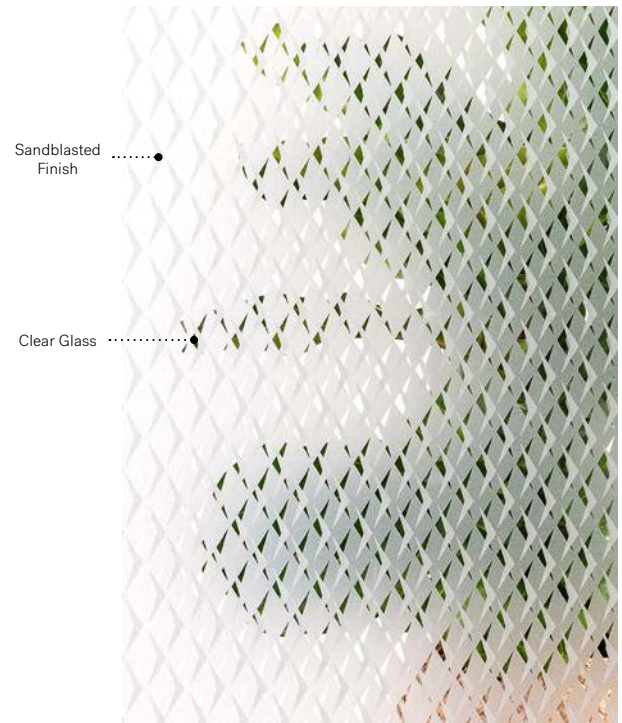

Versum

With its sharp, dual-layered geometric pattern, Versum will be the focal point of your entrance's design scheme. When paired with rich colors and bold furniture, Versum is a lively addition to a retro style decor.

Silkscreened glass: Dual layered Sandblasted finish on clear glass.

Frames: Contemporary or Novapvc.

Sidelites and transom: Looks great accompanied by Sandblasted finish or Clear glass.

Privacy Level **3/5**
SEMI-PRIVATE

Frames	22"×64"	22"×48"	22"×36"	22"×17"	22"×12"	22"×14 7/16"
Contemporary	07-380-060-002	07-380-057-002	07-380-050-002	07-380-259-002	07-380-053-002	07-380-260-002
Novapvc	07-380-060-001	07-380-057-001	07-380-050-001	07-380-259-001	07-380-053-001	07-380-260-001

Frames	7"×64"	13 7/8"×79" Tip-to-tip
Contemporary	07-380-005-002	07-380-211-001
Novapvc	07-380-005-001