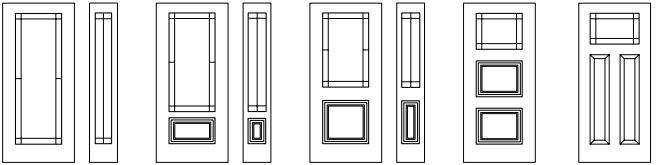

Perimeter Grill

22" x 64"
20" x 64"
7" x 64"
22" x 48"
8" x 48"
22" x 36"
8" x 36"
22" x 17"
22" x 14 7/16"

Custom Configurations

Create a custom configuration with your choice of split, color, and grill profile, in the size that fits your project.