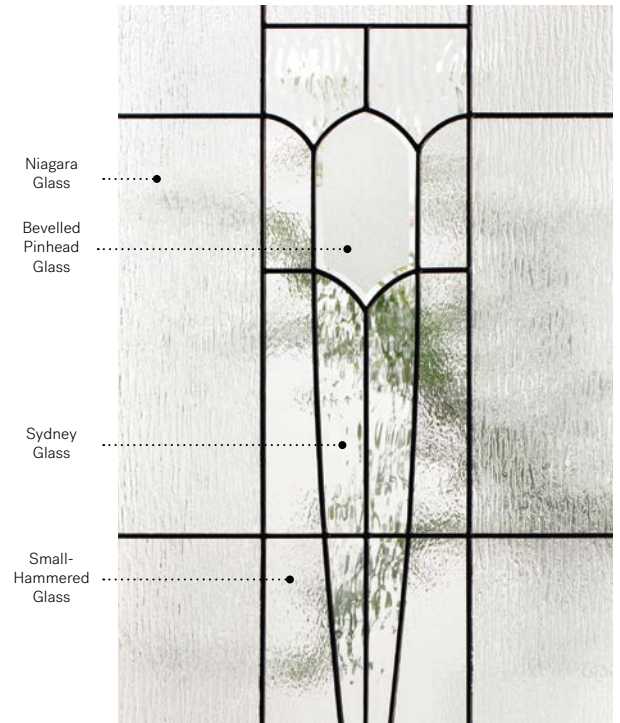

Mistral

Orleans steel door p.19. Mistral 22" x 48" doorglass p.82.

# Mistral

A nod to Art Nouveau illustrations, Mistral is a tableau of simple, slender shapes.

**Stained glass :** Niagara glass, Sydney glass, bevelled Pinhead glass and Small-hammered glass.

**Caming :** Zinc or Patina.

**Frames :** Novapvc or Stainable.

**Sidelites and transom :** Looks great accompanied by Niagara glass.

Available in custom sizes.

Privacy Level **3/5**  
SEMI-PRIVATE

Frames 22" x 64"

Novapvc	10-310-060	Zinc	Pat.
		006	001
Stainable	10-310-060	Zinc	Pat.
		009	005