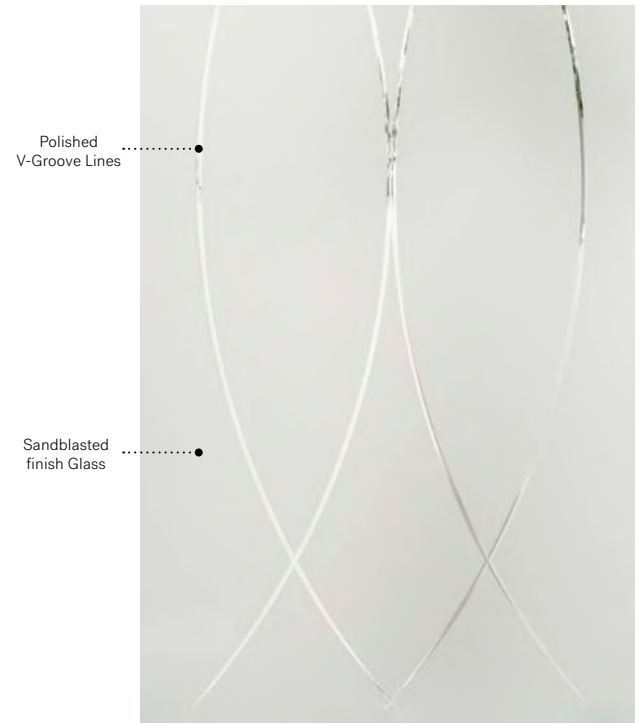

# Verso

With its simple and elegant intersecting lines, Verso is a timeless homage to the art of glass cutting.

**V-Groove:** Polished V-Groove lines on Sandblasted finish glass.  
**Frames:** Contemporary, Novapvc or Stainable.  
**Sidelites and transom:** Looks great accompanied by Sandblasted finish glass.  
 Available in custom sizes.