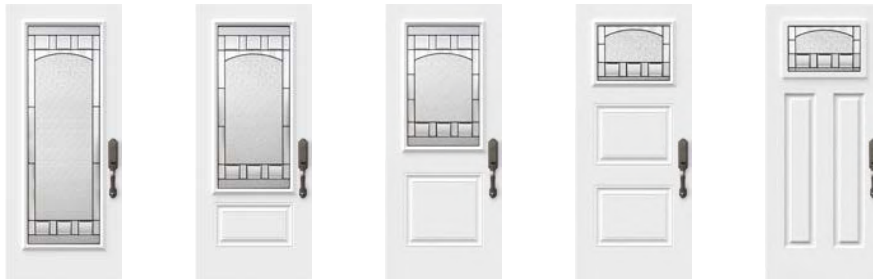

**Caming:** Zinc or Patina.

**Frames:** Contemporary, Novapvc or Stainable.

**Sidelites and transom:** Looks great accompanied by Chinchilla glass.

Available in custom sizes.

Privacy Level **3/5**  
SEMI-PRIVATE