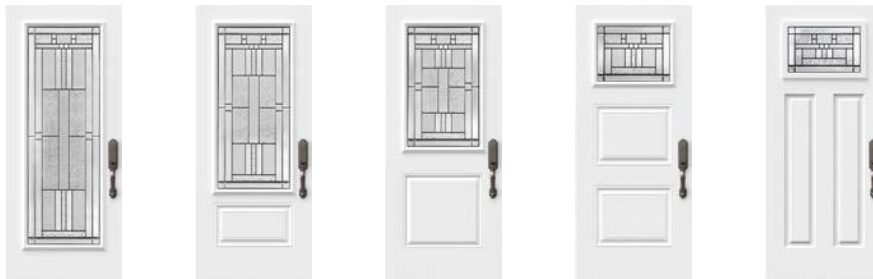

**Caming:** Zinc or Patina.

**Frames:** Contemporary, Novapvc or Stainable.

**Sidelites and transom:** Looks great accompanied by Pinhead glass.

Available in custom sizes.

Privacy Level **3/5**  
SEMI-PRIVATE