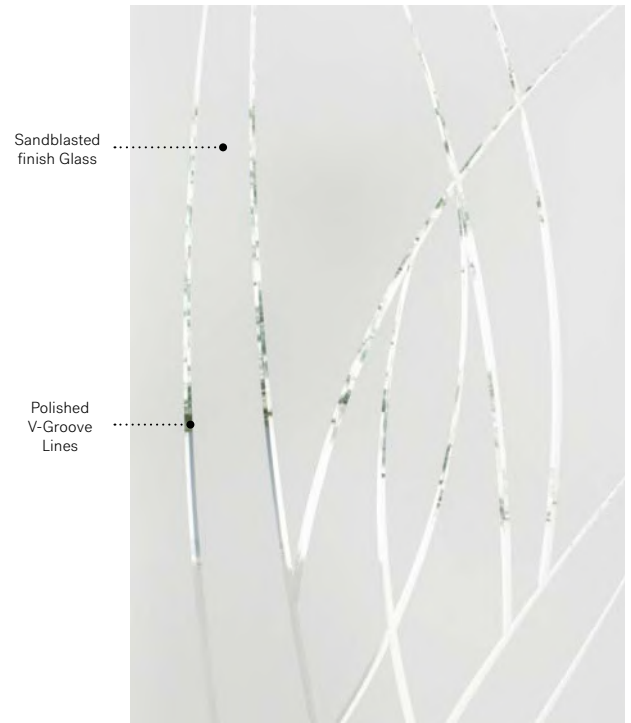

Alys

Uno steel door. Alys 22" x 64" doorglass p.61.

# Alys

Alys' V-Groove design suggests motion and is at once natural and abstract, bringing your entryway to life with its dynamic composition.

**V-Groove:** Polished V-Groove lines on Sandblasted finish glass.

**Frames:** Contemporary, Novapvc or Stainable.

**Sidelites and transom:** Looks great accompanied by Sandblasted finish glass.

Available in custom sizes.

Sandblasted finish Glass

Polished V-Groove Lines

Privacy Level