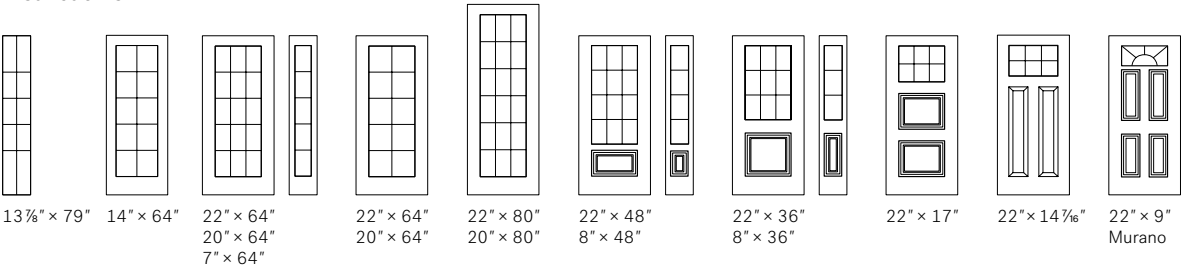

## Distinction Grill

13 7/8" x 79"  
14" x 64"  
22" x 64"  
20" x 64"  
7" x 64"  
22" x 64"  
20" x 64"  
22" x 80"  
20" x 80"  
22" x 48"  
8" x 48"  
22" x 36"  
8" x 36"  
22" x 17"  
22" x 14 7/16"  
22" x 9"  
Murano