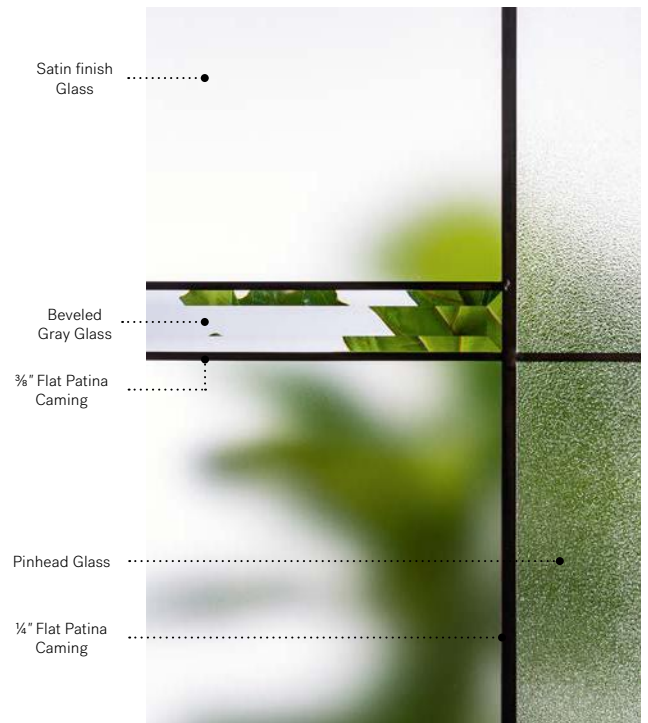

Belmont

Belmont is a Stained Glass model with an urban look designed for today's architectural styles. Its minimalist, asymmetrical composition of flat black patina coming and Satin finish glass fits perfectly with the volumes and materials found in the architecture of contemporary houses. Paired with a satin black handle, Belmont's elegance is unrivaled.

Stained Glass: Satin finish glass, beveled gray glass and Pinhead glass.

Caming: 1/2" wide flat Patina coming and 1/4" wide flat Patina coming.

Frames: Contemporary or Novapvc.

Sidelites and transom: Looks great accompanied by Satin finish glass.
Available in custom sizes.

Privacy Level **3/5**
SEMI-PRIVATE