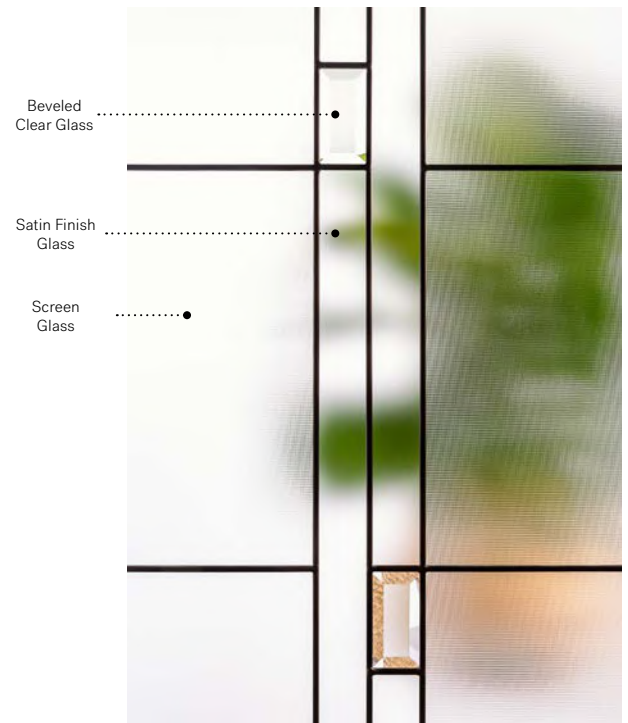

Arima

Arima is the perfect choice for both 1960s bungalows as well as for classic style homes. This model fits particularly well in entrances with symmetrical composition — a look that can be achieved with carefully placed exterior light fixtures or with some well chosen decorative objects.

Stained Glass: Satin finish glass, beveled clear glass and Screen glass.

Caming: Patina.

Frames: Contemporary or Novapvc.

Sidelites and transom: Looks great accompanied by satin finish or Screen glass.

Available in custom sizes.

Privacy Level **4/5**
PRIVATE