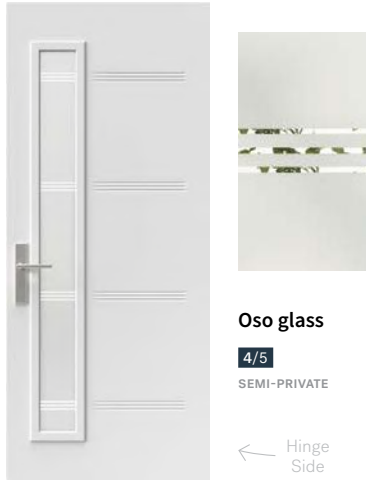

Era Embossment