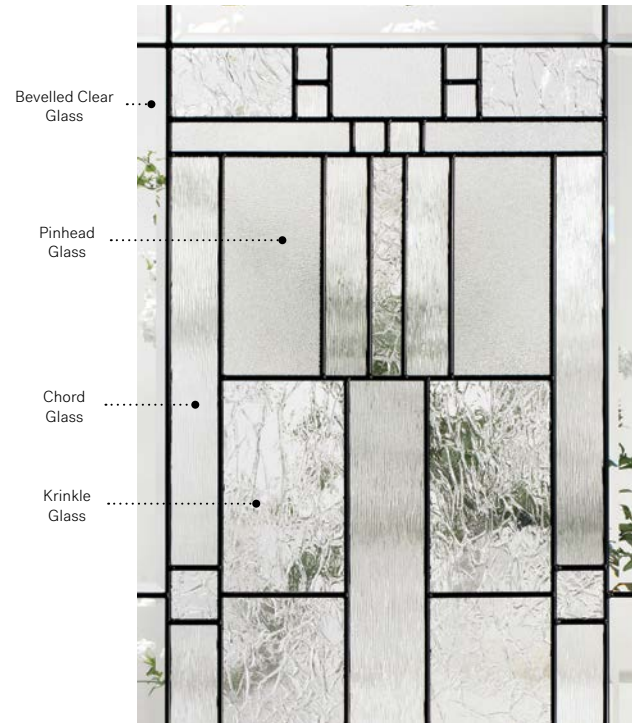

# Cachet

Cachet's Prairie-style design blends four striking textures to make your home stand out. On sunny days, enjoy a dazzling light effect in your entryway.

**Stained glass:** Bevelled clear glass, Krinkle glass, Chord glass and Pinhead glass.

**Caming:** Zinc or Patina.

**Frames:** Contemporary, Novapvc or Stainable.

**Sidelites and transom:** Looks great accompanied by Pinhead glass.

Available in custom sizes.

Privacy Level **3/5**  
SEMI-PRIVATE

Celeste

Orleans steel door with Prestige Mouldings p.19. Celeste 22" x 48" doorglass with 8" x 48" sidelite p.69.