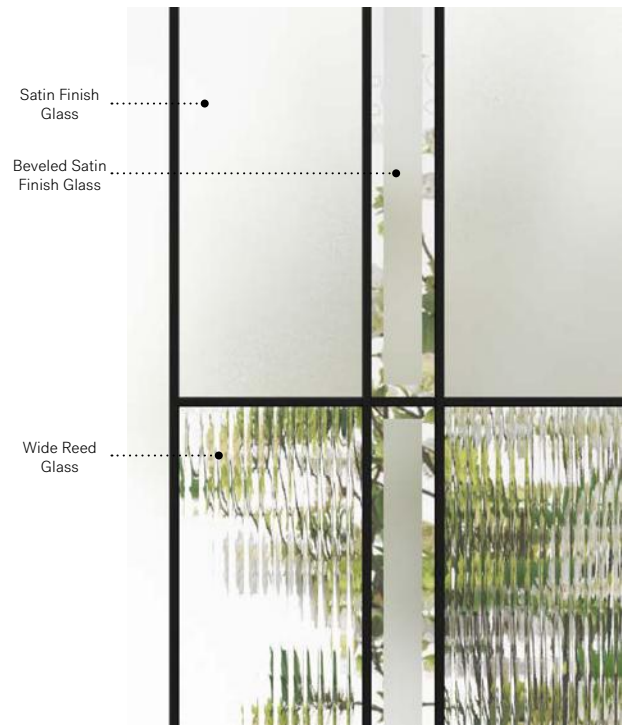

Nobel

A sophisticated looking stained glass designed for today's architectural styles. This model expresses all its nobility thanks to a bold composition and contrasting textures. Nobel will enhance contemporary or classic style single-family homes.

Stained Glass: Satin finish glass, Beveled Satin finish glass and Wide Reed glass.
Caming: ¼" wide flat Patina caming.
Frames: Contemporary or Novapvc.
Sidelites and transom: Looks great accompanied by Satin finish glass.
Available in custom sizes.

Privacy Level **3/5**
SEMI-PRIVATE

Frames	22"×64"	22"×48"	22"×36"	7"×64"	8"×48"	8"×36"
Contemporary	10-395-060-005	10-395-057-005	10-395-050-005	10-395-005-005	10-395-017-005	10-395-010-005
Novapvc	10-395-060-001	10-395-057-001	10-395-050-001	10-395-005-001	10-395-017-001	10-395-010-001