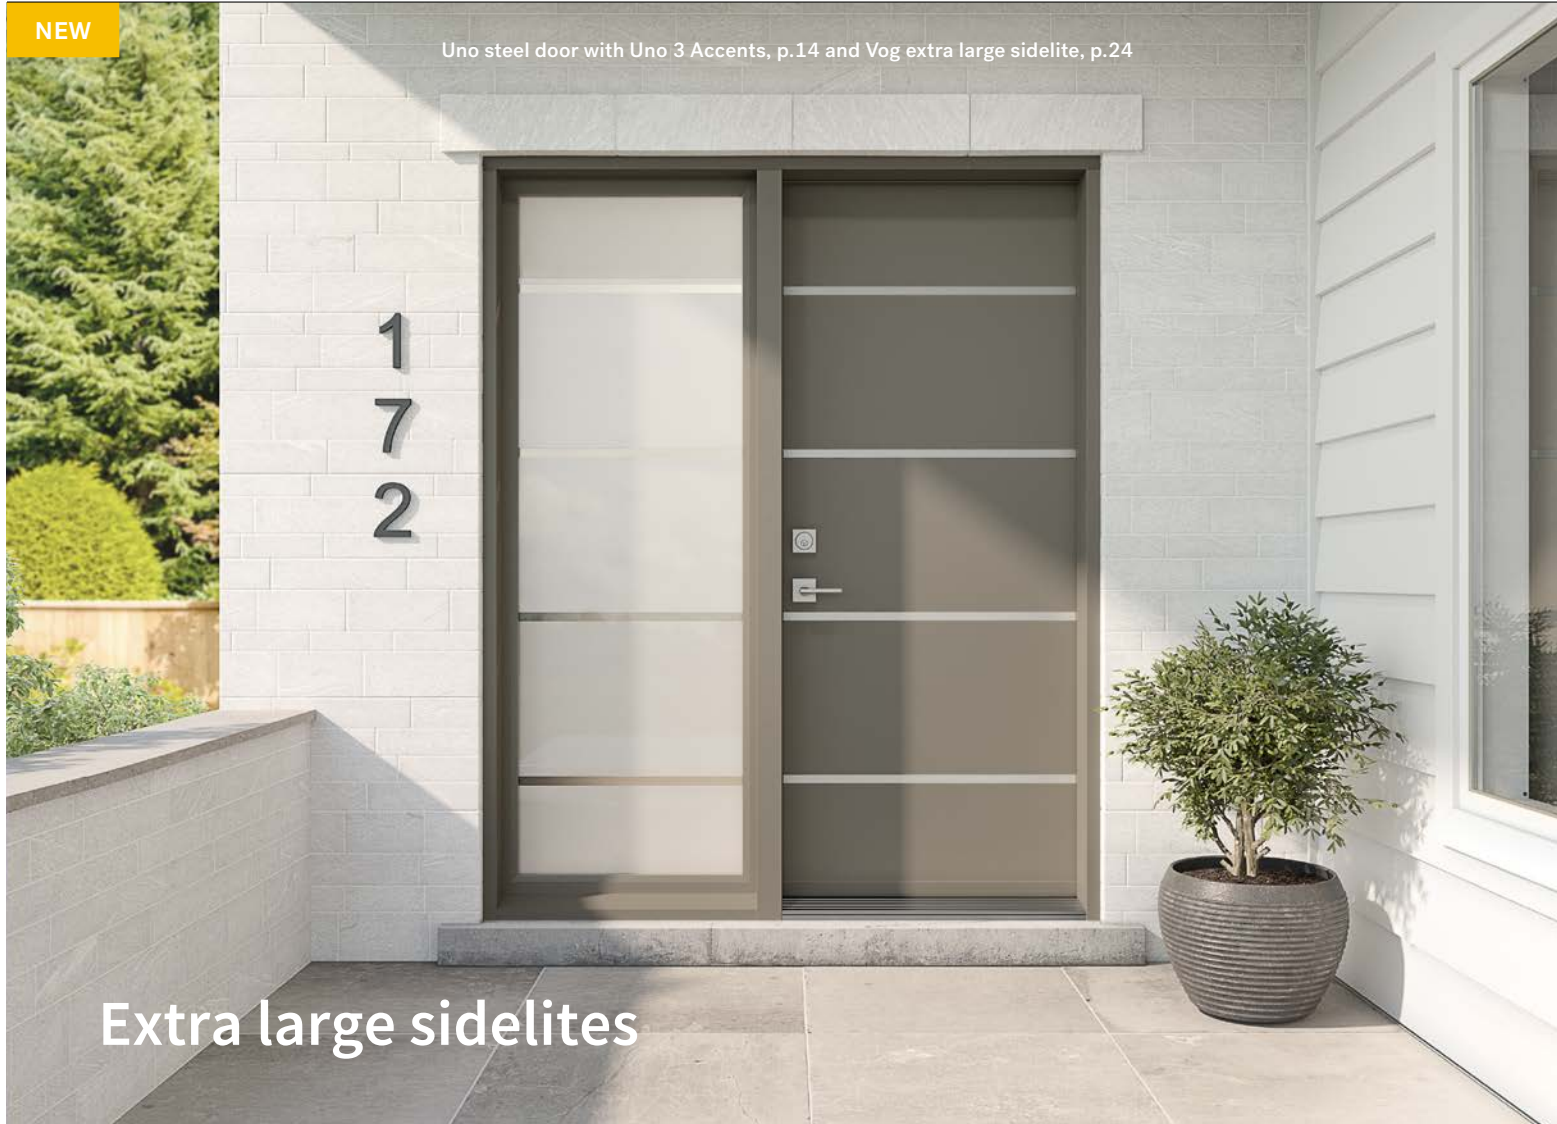

79" Door

79" Door  
22" x 48"  
doorlite

79" Sidelite  
8" x 48"  
doorlite

79" Door

79" Door  
22" x 36"  
doorlite

79" Door

79" Door  
22" x 36"  
doorlite

# Choose a doorglass

A doorglass is a great way to customize your front door and bring natural light into your home. Look through our unique selection of decorative doorglass.

NEW

Uno steel door with Uno 3 Accents, p.14 and Vog extra large sidelite, p.24

Extra large sidelites

Extruded PVC direct set sidelite frame with wood reinforcement for simple installation. Interior glazing bead. Several glass models available.

**Direct Set Sidelite**

Frame: 13 $\frac{3}{8}$ " x 79"  
Glass: 10 $\frac{1}{8}$ " x 76 $\frac{1}{8}$ "

**Direct Set XL Sidelite** NEW

Frame: 28 $\frac{3}{4}$ " x 79"  
Glass: 25 $\frac{1}{8}$ " x 76 $\frac{1}{8}$ "

**A modern makeover!**

Designed to replace an entrance configuration with one door and two 13 $\frac{3}{8}$ " width sidelites.