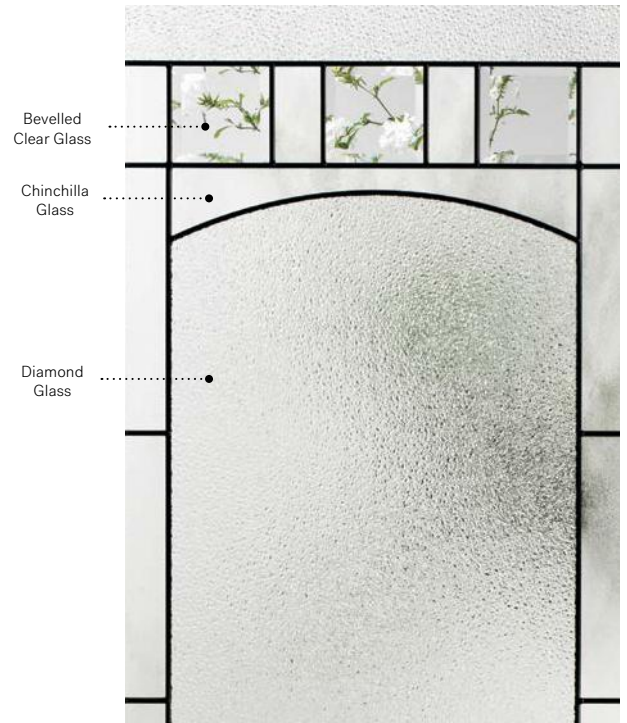

Bistro

Orleans steel door p.19. Bistro 22" x 48" doorglass p.65.

# Bistro

With its arched central piece crowned by bevelled clear glass, Bistro offers a consistently classic and natural look. Bistro will rejuvenate any exterior.

**Stained glass:** Chinchilla glass, bevelled clear glass and Diamond glass.

**Caming:** Zinc or Patina.

**Frames:** Contemporary, Novapvc or Stainable.

**Sidelites and transom:** Looks great accompanied by Chinchilla glass.

Available in custom sizes.

Privacy Level **3/5**  
SEMI-PRIVATE