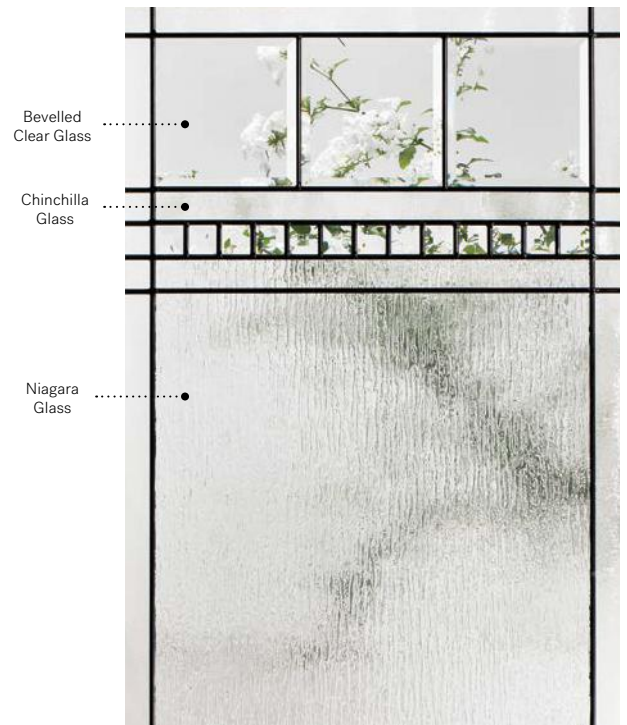

# Chanelle

Orleans steel door p.19. Chanelle 22" x 48" doorglass with 8" x 48" sidelite p.71.

# Chanelle

Chanelle will bring a stately, elegant and timeless touch to any home, classic or modern. With clean lines and bright bevels, it creates stunning light effects.

**Stained glass:** Chinchilla glass, bevelled clear glass and Niagara glass.

**Caming:** Patina.

**Frames:** Contemporary, Novapvc or Stainable.

**Sidelites and transom:** Looks great accompanied by Niagara glass.

Available in custom sizes.

Privacy Level **3/5**  
SEMI-PRIVATE

Frames	22"×64"	22"×48"	22"×36"	22"×17"	22"×14 <sup>7</sup> / <sub>16</sub> "
Contemporary	10-308-060-003	10-308-057-005	N/A	10-308-259-003	10-308-260-001
Novapvc	10-308-060-001	10-308-057-003	10-308-050-003	10-308-259-001	N/A
Stainable	10-308-060-002	10-308-057-004	10-308-050-004	10-308-259-002	N/A