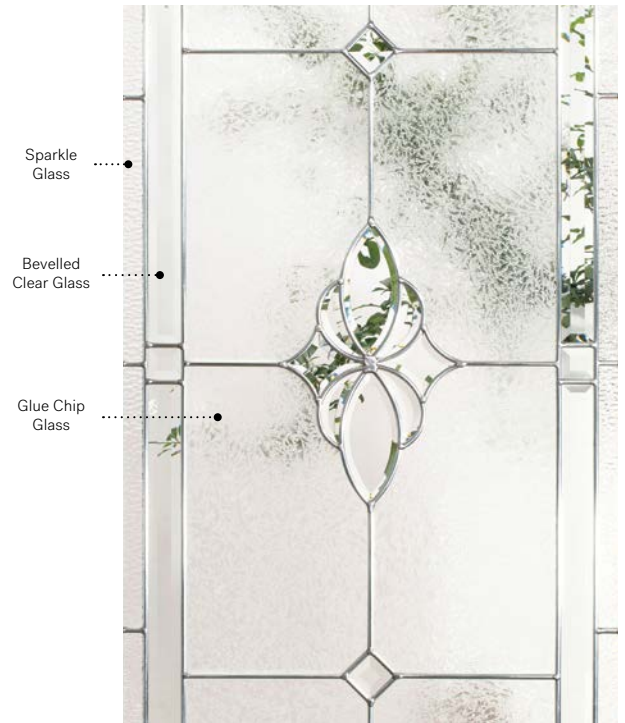

# Mystique

Showcasing the beauty of handcrafted glass, Mystique combines pieces of bevelled glass to highlight its delicate centrepiece and create a stunning light effect.

**Stained glass:** Sparkle glass, Glue Chip glass and bevelled clear glass.

**Caming:** Zinc or Brass.

**Frames:** Novapvc or Stainable.

**Sidelites and transom:** Looks great accompanied by Glue Chip glass.

Available in custom sizes.

Privacy Level **2/5**  
SEMI-PRIVATE

**Frames** 22" x 64"