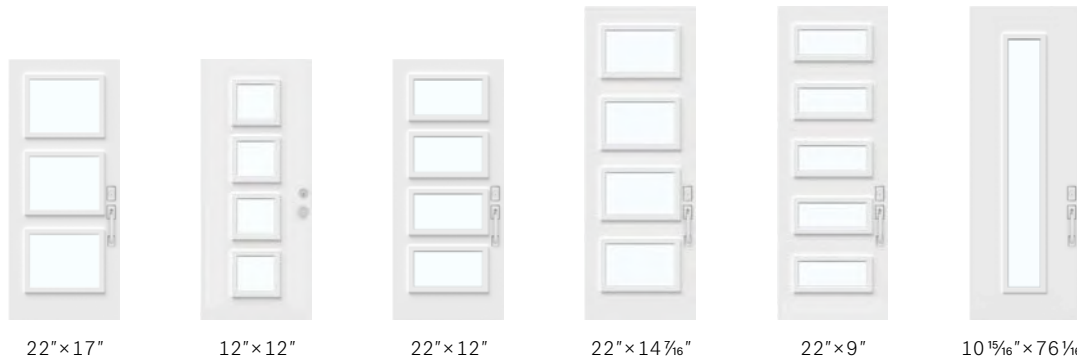

08-079-

Add this prefix to the codes below

Frames	22"×17"		12"×12"		22"×12"		22"×14 1/16"		22"×9"		10 15/16"×76 1/16"	
	Contemp.	Novapvc	Contemp.	Novapvc	Contemp.	Novapvc	Contemp.	Novapvc	Contemp.	Contemp.	Novapvc	
Soft	259-116	259-114	216-063	216-061	053-046	On demand	260-063	On demand	210-064	N/A	N/A	
Fluid*	259-119 ↔	259-117 ↔	216-066 ↔	216-064 ↔	053-050 ↔	On demand	260-066 ↔	On demand	N/A	N/A	N/A	
Masterline*	259-045 ↔	259-046 ↔	216-027 ↔	216-028 ↔	053-001 ↔	On demand	260-039 ↔	On demand	210-039 ↔	N/A	N/A	
Sandblasted	259-033	259-012	216-012	216-017	053-007	On demand	260-027	On demand	210-033	211-029	N/A	
Satin	259-062	259-024	216-001	216-025	053-002	On demand	On demand	On demand	N/A	211-028	N/A	
Pinhead	259-085	259-008	216-037	216-024	053-004	On demand	260-051	On demand	210-050	N/A	N/A	
Screen	259-038	259-052	216-029	216-032	053-003	On demand	260-041	On demand	210-048	N/A	N/A	
Chinchilla	259-035	259-049	216-018	216-020	053-006	On demand	260-044	On demand	210-051	N/A	N/A