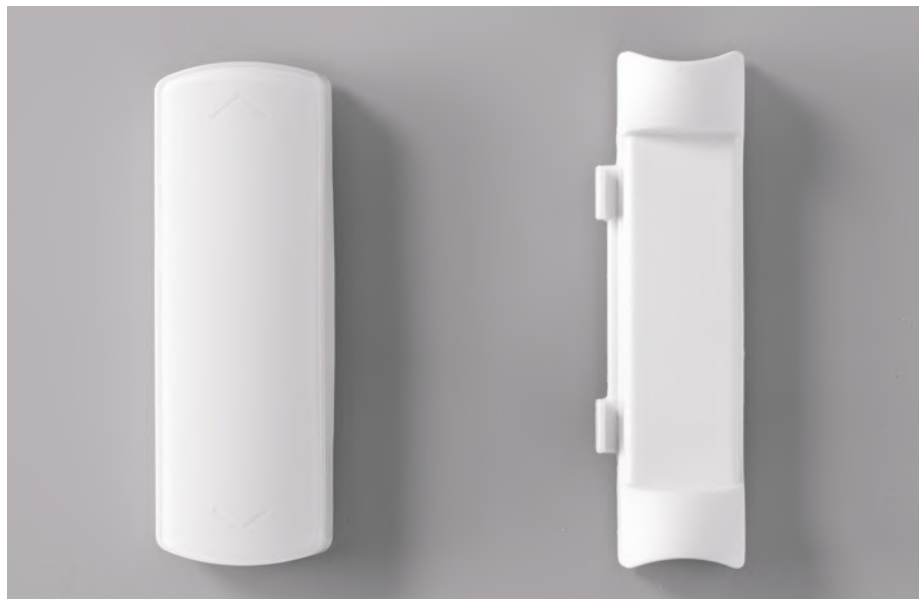

## MISSING SOMETHING?

Our Customer Service Team is happy to help you with any item you may need.

**SCREWS**

**SCREW HOLE COVERS**

**MISCELLANEOUS**

**ENCLOSED BLINDS OPERATORS**

**GALLERY OF GLASS DISPLAY UNIT**

**6 COLOUR BLIND DISPLAY**

**BLACK METAL DISPLAY FEET**

ODL offers a wide selection of merchandising tools for your showroom.