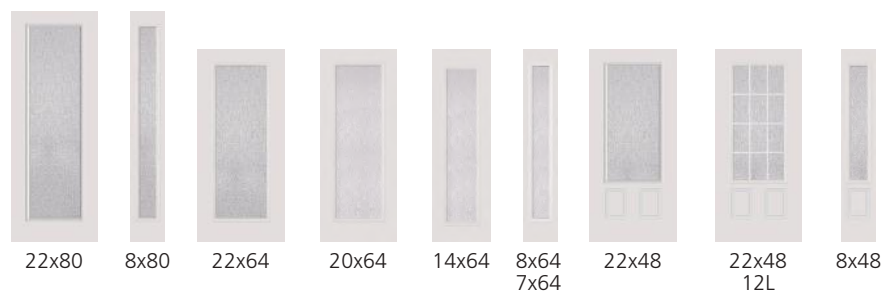

THAT COZY RAINY-DAY FEEL

RAIN

This design offers medium privacy

Simulated Divided Lights available

Texture enclosed in glass