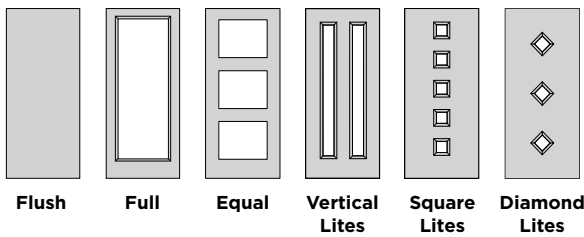

Modern Door Characteristics

Symmetric Panel Designs