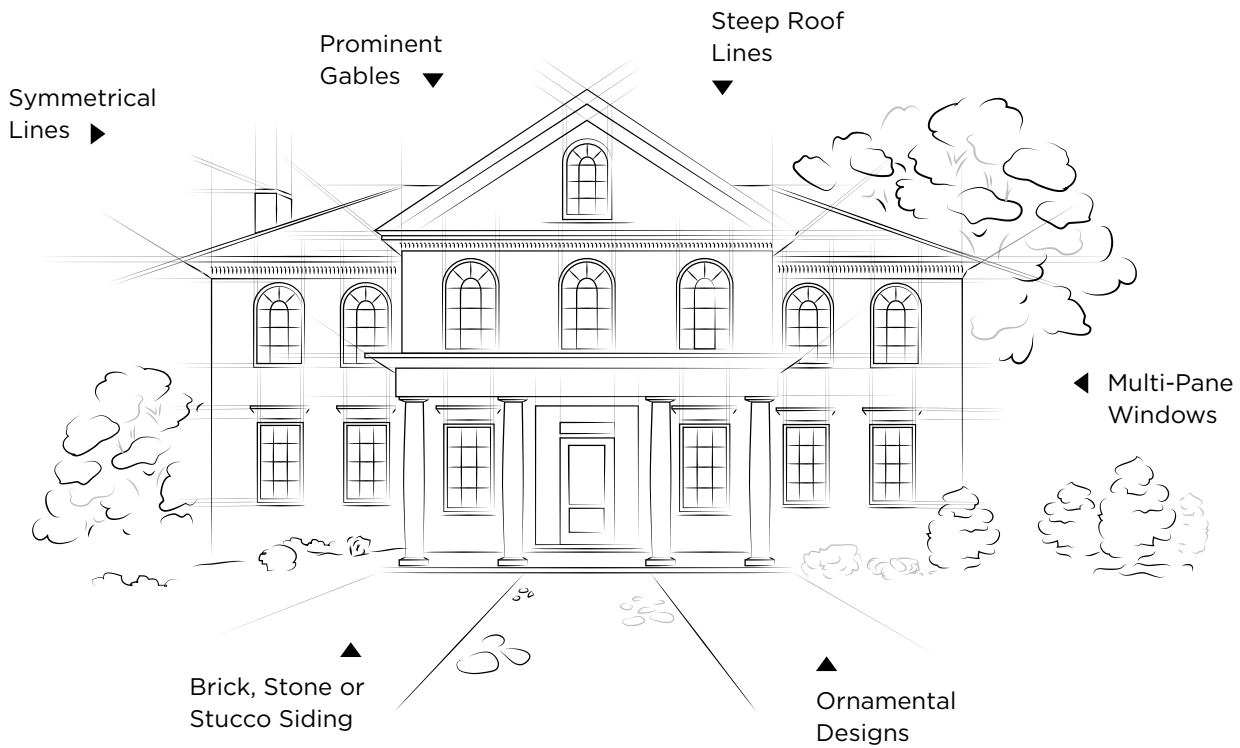

Classic Home Characteristics