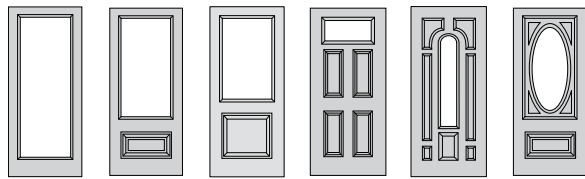

Classic Home Characteristics

Classic Door Characteristics

Symmetric and Decorative Panel Designs

Full 3/4 1/2 1/4 Parliament Oval

Ornate and Textured Glass

Inspiration Color Palette

VistaGrande. Smooth Full Lite with Clear Glass with 8-Lite and 4-Lite SDL | Door VSG-120-010-S08-X | Sidelites VSGSL-152-010-S04-X