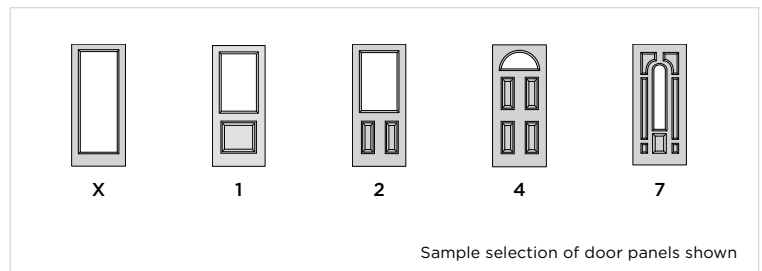

NUMBER OF VISIBLE PANELS