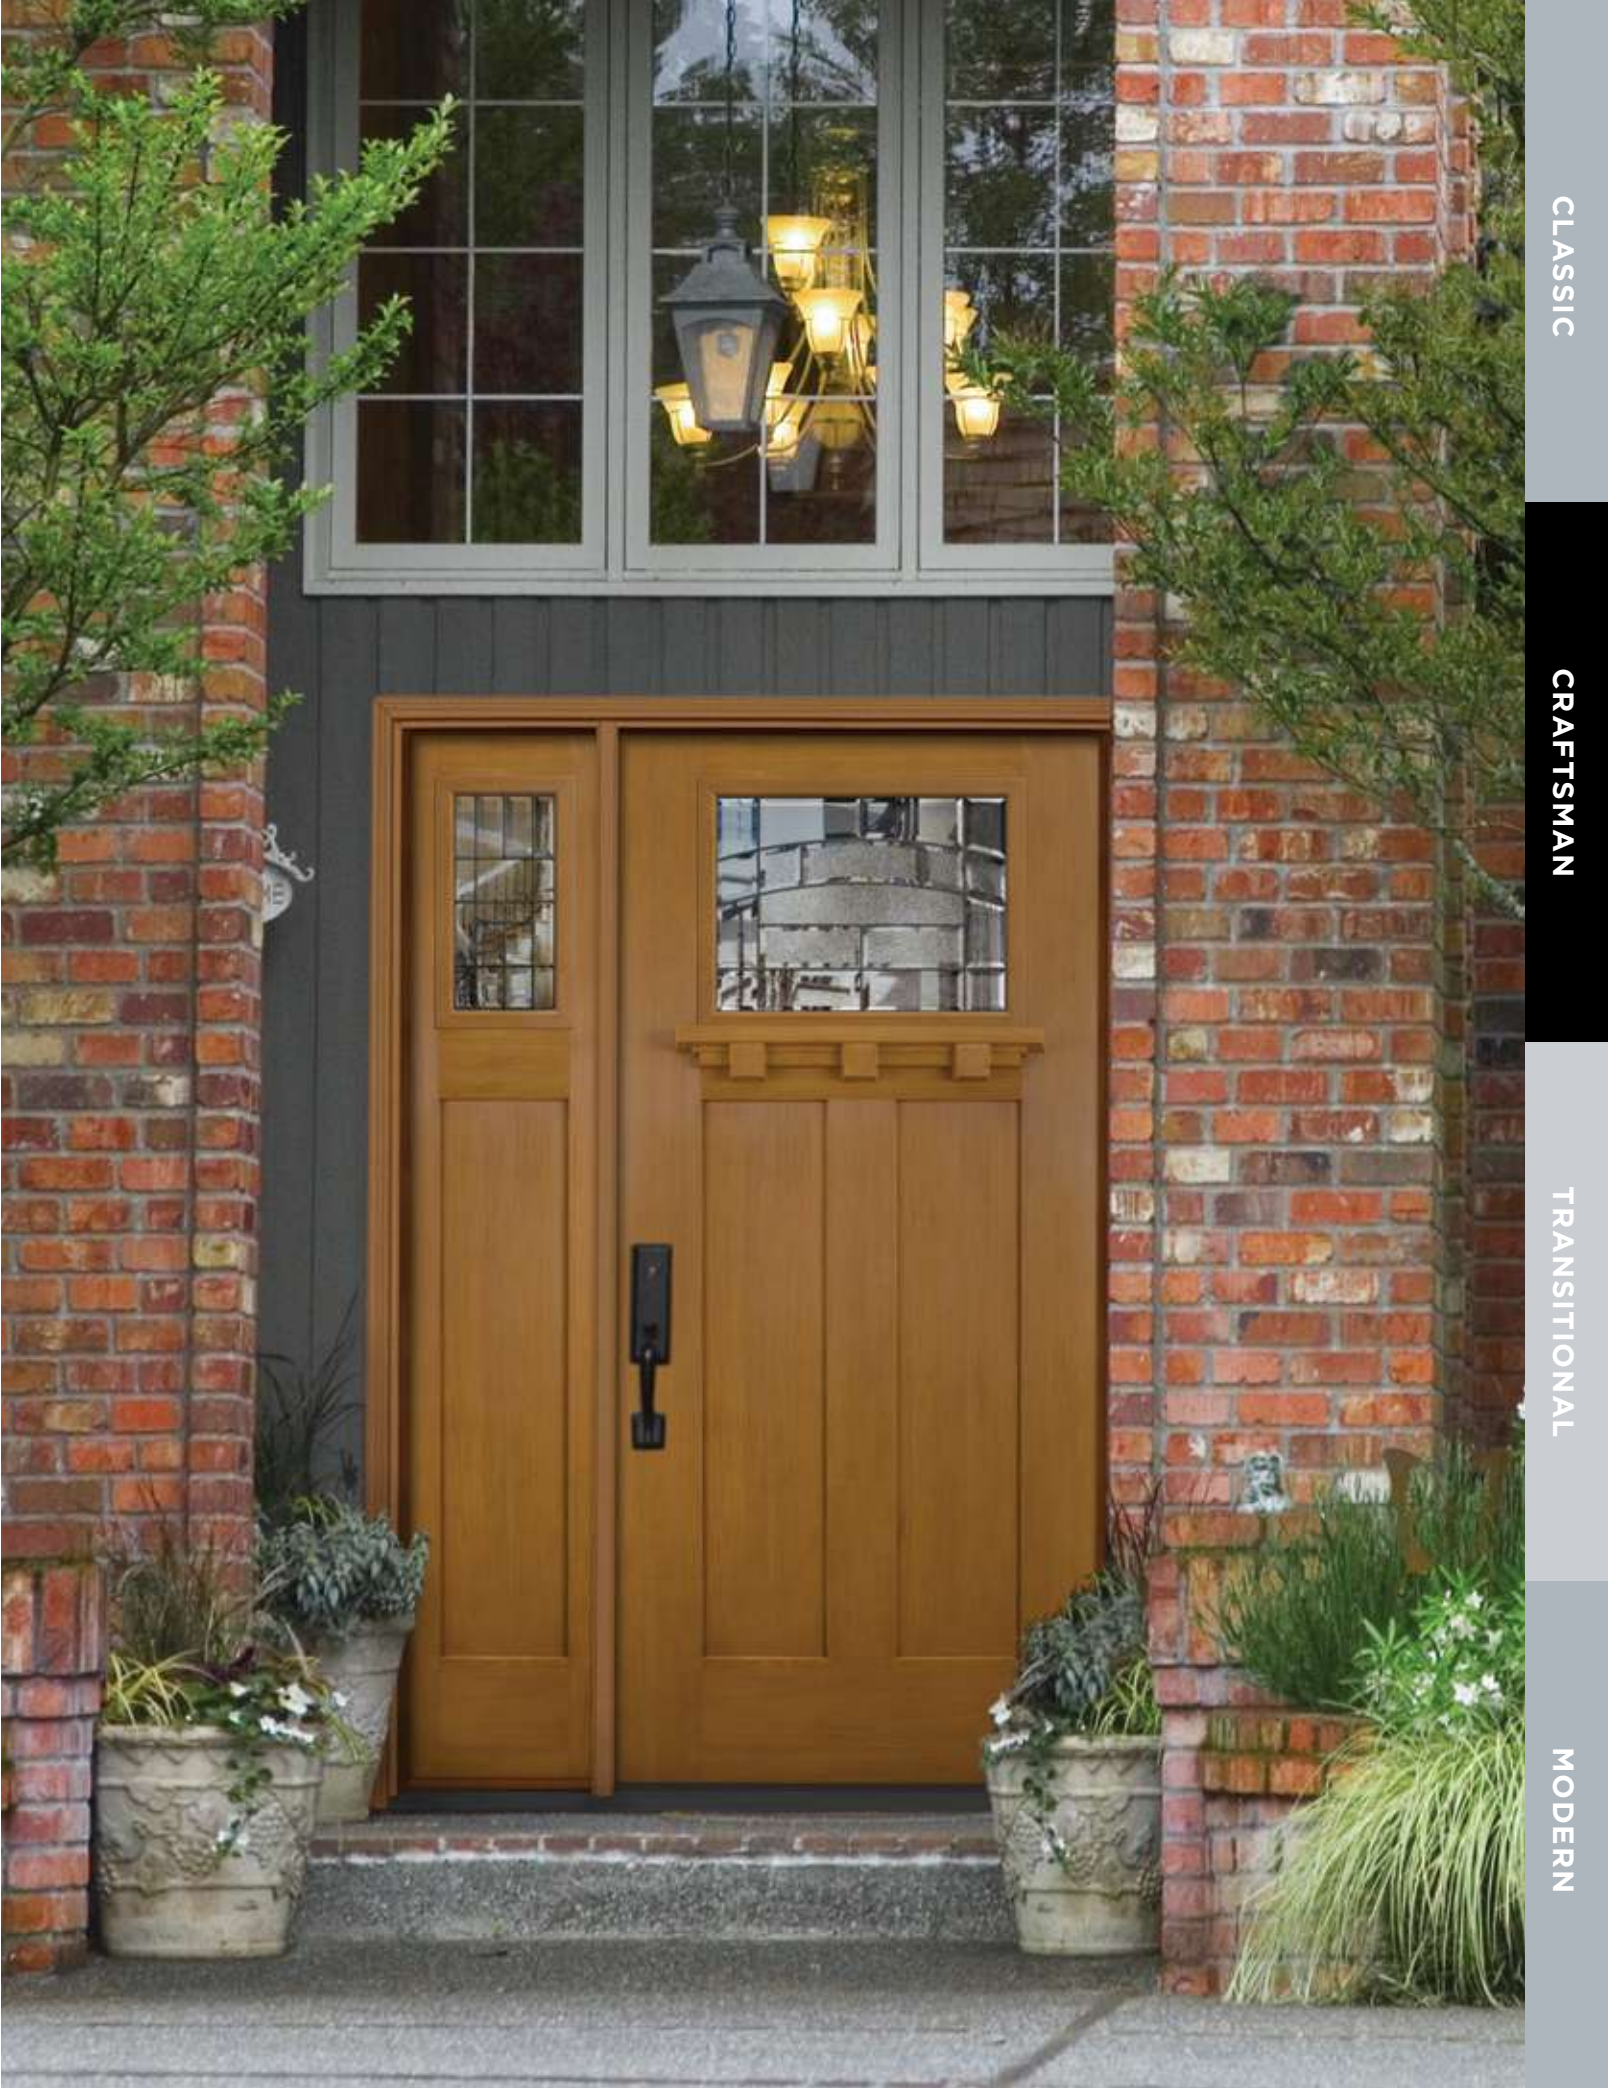

CLASSIC

CRAFTSMAN

TRANSITIONAL

MODERN